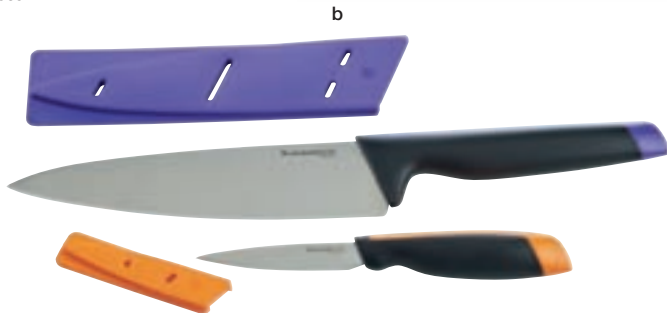

Capture their heart.

Complement Valentine's Day meals or other romantic occasions with these great values.

Save over 30%!

a Corkscrew

It's impossible to resist! Even the toughest cork is no match. Also prevents corks from breaking. **Q**

$35 value. Save $11!

81678 **$24⁰⁰**

Save 35%!

b Universal Series Knives Starter Set

Start something good with this high-performance pair. Chef's Knife is 7³/₄"/19.7 cm, Paring Knife is 3¹/₂"/8.5 cm.

$72 value. Save $25.50!

81680 **$46⁵⁰**

Save over 35%!

c Get Together Rectangular Server—exclusive!

Catch their eye with a stylish dash of chic elegance. 12³/₄ x 6¹/₈"/32.7 x 16.2 cm. Includes seal.

$22.50 value. Save $8.25!

81677 **$14²⁵**

a

b

c